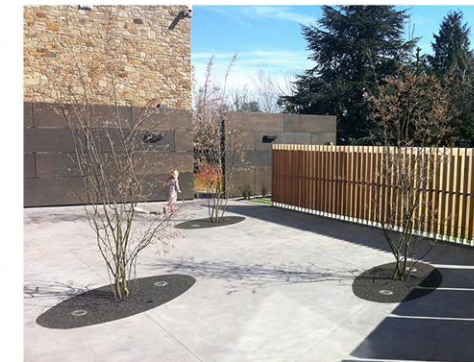

our approach combines contemporary sustainable design with creative ecology; working in the UK & overseas to produce exceptional spaces; drawing inspiration from the history, ecology, environment & quality of the site to give each landscape a distinct character that reflects our unique approach to space-making.

we believe in creating **extraordinary effects** with *ordinary things* to deliver meaningful and much loved public spaces & places.

we are seeking an outgoing & highly motivated Postgraduate or Year Out Landscape Architect who is looking to be a part of our enthusiastic & friendly work environment. We are offering the opportunity to work on variety of exciting projects at all stages of the design process; you will gain experience in a wide range of innovative public realm and urban regeneration schemes.

in return we are looking for a dedicated and hardworking individual who will strive to contribute to our team at B|D - we expect you to have excellent graphic and communication skills and be proficient in AutoCAD, Photoshop, Indesign and SketchUp or Revit.

please apply with a refined selection of your work and a CV to Lindsay Beswick via email (info@bdlandarch.com) or in writing to the address below.

B|D landscape architects, Sun Street, Tewkesbury, Gloucestershire, GL20 5NX 01684 298 582 info@BDlandarch.com www.BDlandarch.com

LANDSCAPE ARCHITECTS